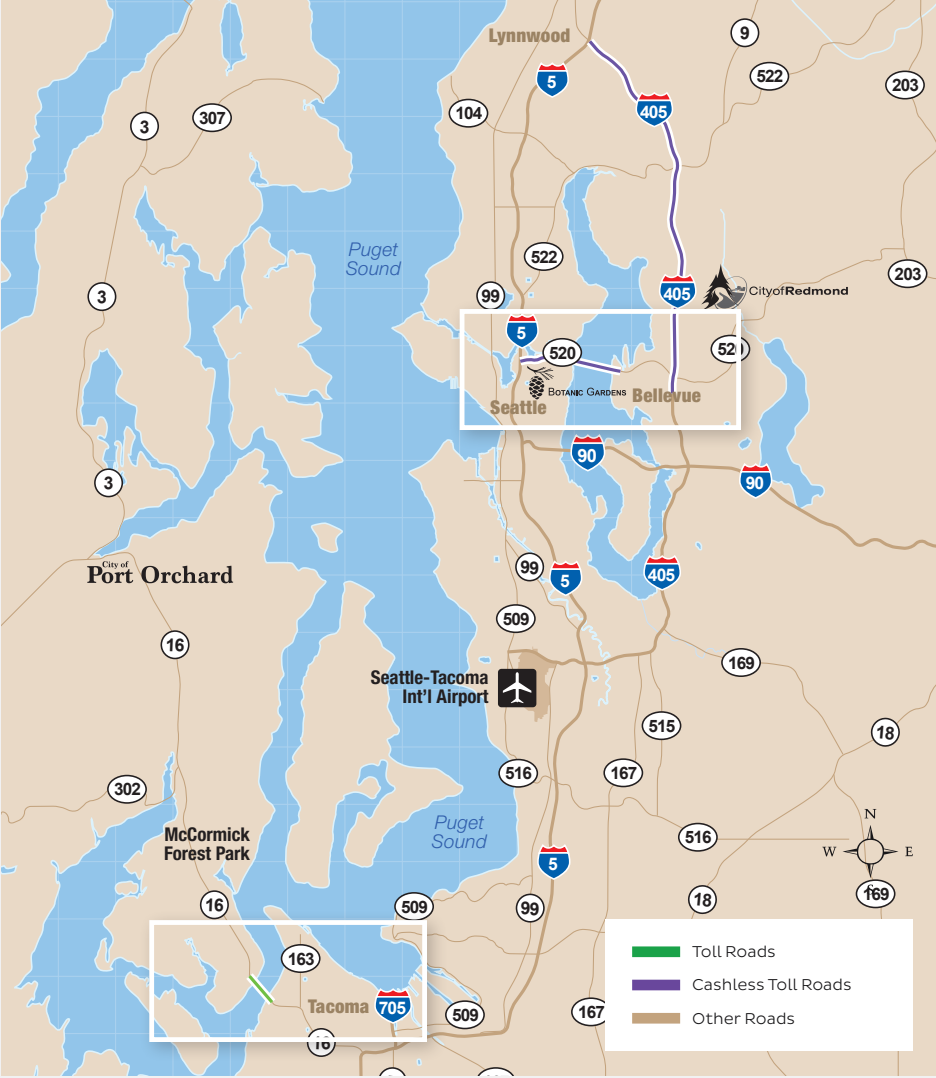

# WASHINGTON (SEATTLE-TACOMA)

## TOLL ROADS AND BRIDGES

**1 Interstate 405**  
Express Lanes

**3 Tacoma Narrows Bridge**  
State Route 16

**2 State Route 520 Bridge**

### SEATTLE AREA

### TACOMA AREA

**NOTE:** PlatePass coverage is not available on the SR 167 High Occupancy Tolling lanes.